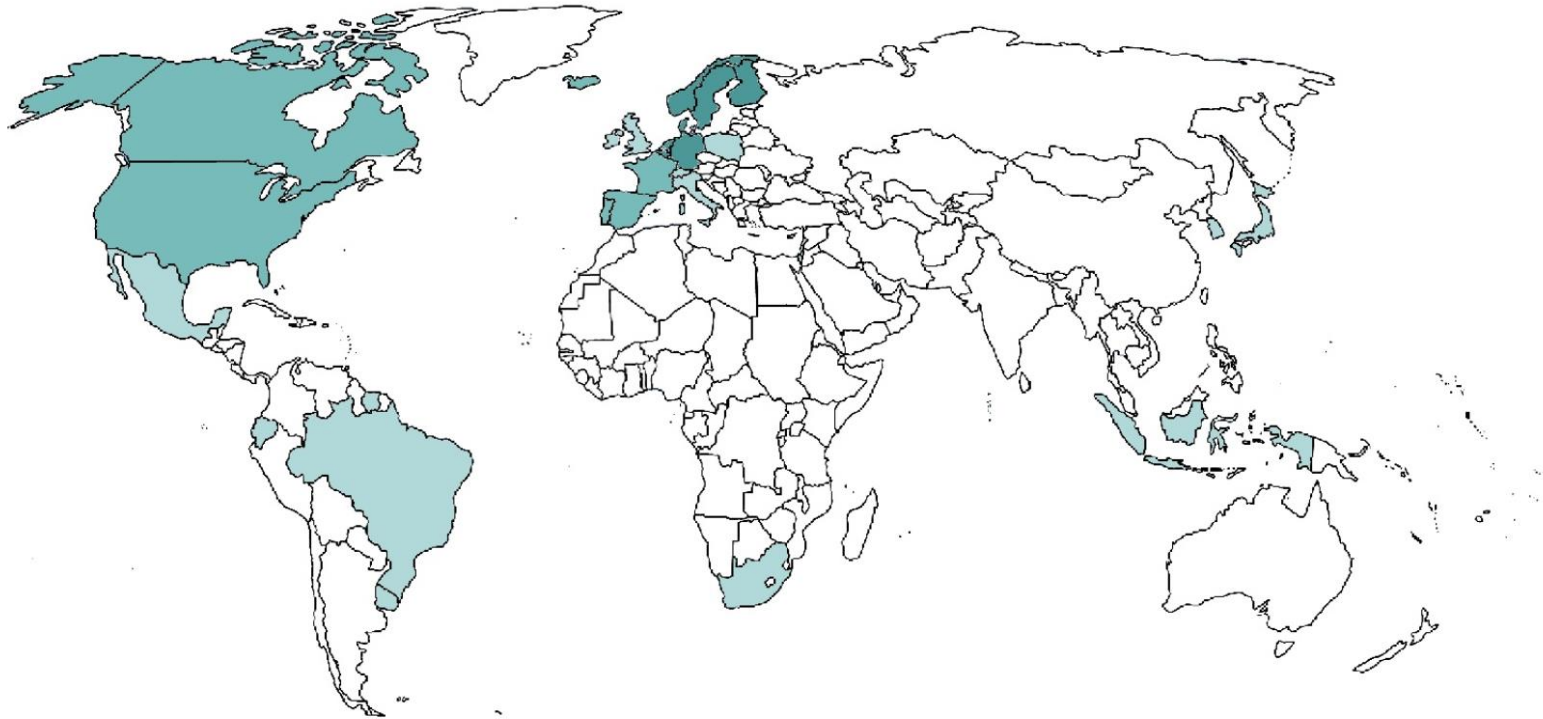

MEPAL

Nos marchés

MEPAL

Nos clients – Grands magasins

De Bijenkorf, the Netherlands

El Palacio de Hierro, Mexico

Galeries Lafayette, France

Bloomingdales, USA

Colruyt, Belgium

Danish Supermarket, Denmark

Globus, Germany

Cactus, Luxembourg

Delhaize, Belgium

Nos clients – Détailants

Blokker, the Netherlands

The Container Store, USA